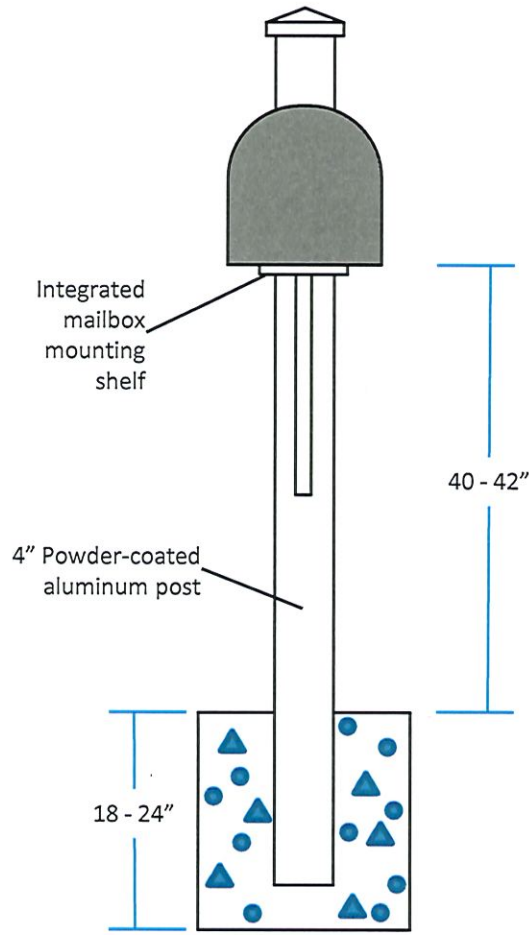

Front Elevation