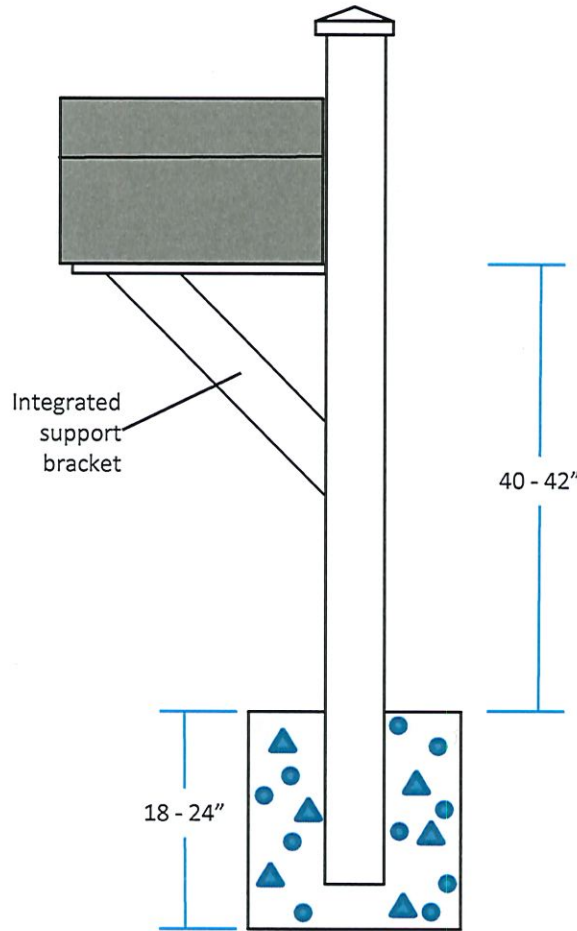

Side Elevation