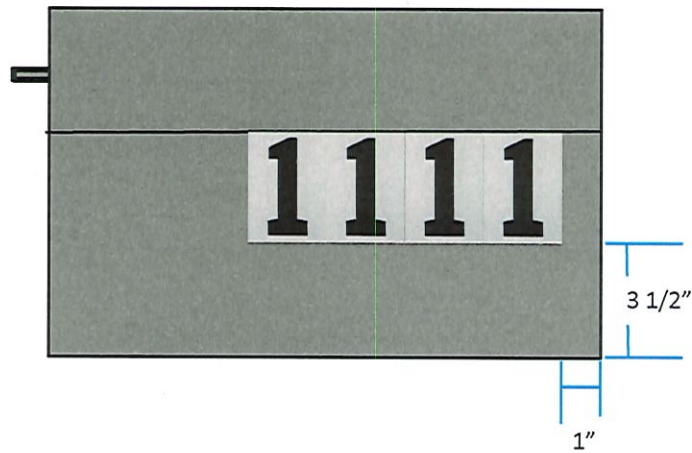

Appendix C (Part 3 of 3)

Gibraltar Elite Black
Medium Steel