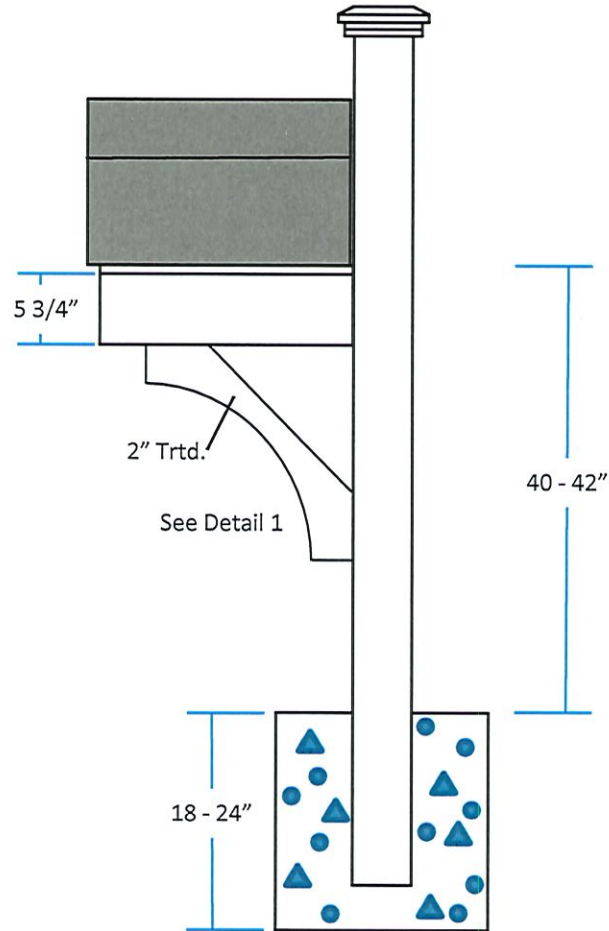

"All mailboxes and mailbox posts must be manufactured and installed to bring a consistency to the streetscape. There are two (2) standard mailboxes and mailbox posts. The first mailbox standard is the black and USPS approved mailbox (Salsbury Industries – Model 4850BLK). The second mailbox standard is the black and USPS approved mailbox (Gibraltar – Elite Medium). The first mailbox post standard is the 4" black powder-coated aluminum post (Salsbury Industries – Model 4825BLK). The second mailbox post standard is the painted (McCormick Georgetown Green) 4"x4" treated wooden post with integrated newspaper receptacle. When installing the post, the base of the mailbox should generally be 42" above the top of the pavement. Separate rural newspaper receptacles and posts are prohibited. See Appendix C, Parts 1, 2 & 3 for additional details.

The house numbers shall be 3 ½" x 2 ½", black with silver reflective background (Hillman #840780 and similar part numbers). The mailbox numbers will be mounted as shown in Appendix C, Part 3.

Witness/Attest:

Front Elevation

Side Elevation

Appendix C (Part 2 of 3)

Front Elevation

Side Elevation

Salsbury Industries
4850BLK
\$135 Home Depot

Gibraltar Elite Black
Medium Steel
\$25 Home Depot

Appendix C (Part 3 of 3)