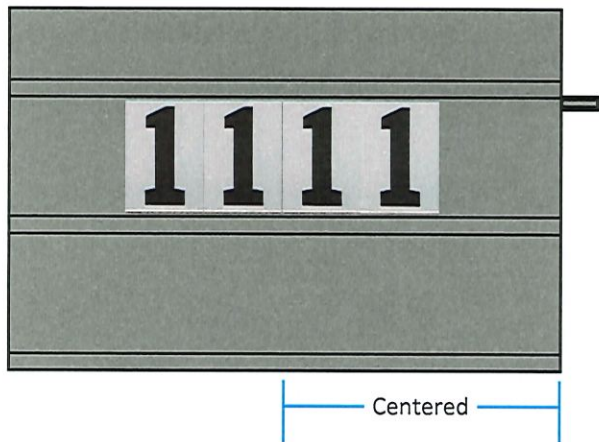

Left Side
Elevation

Flag Side
Elevation