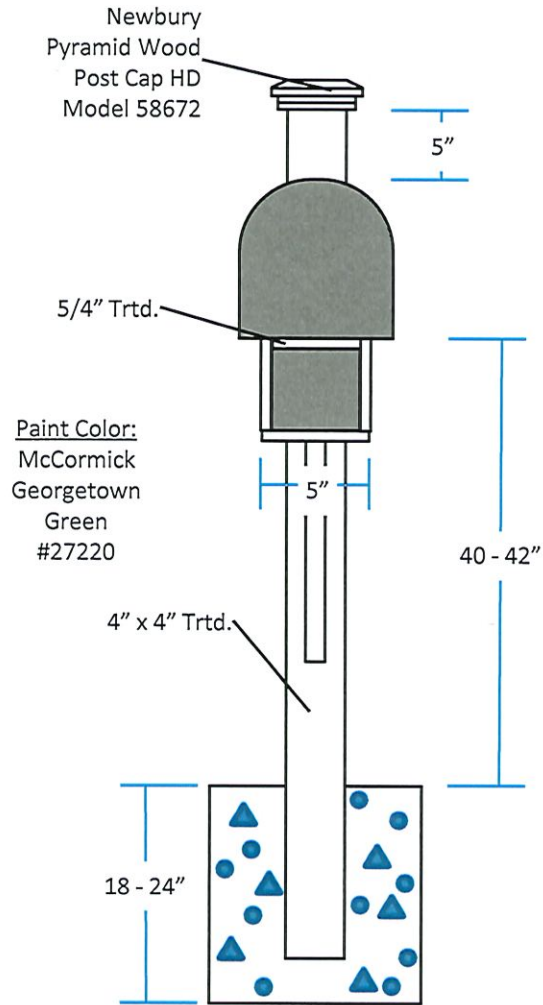

Appendix C (Part 2 of 3)

Front Elevation