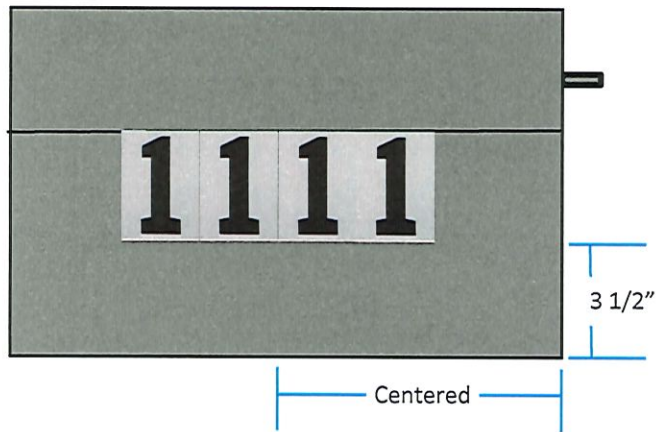

The house numbers shall be 3 ½" x 2 ½", black with silver reflective background (Hillman #840780 and similar part numbers). The mailbox numbers will be mounted as shown in Appendix C, Part 3.

Witness/Attest:

Front Elevation

Side Elevation

Appendix C (Part 2 of 3)

Front Elevation

Side Elevation

Salsbury Industries
4850BLK
\$135 Home Depot

Gibraltar Elite Black
Medium Steel
\$25 Home Depot

Appendix C (Part 3 of 3)