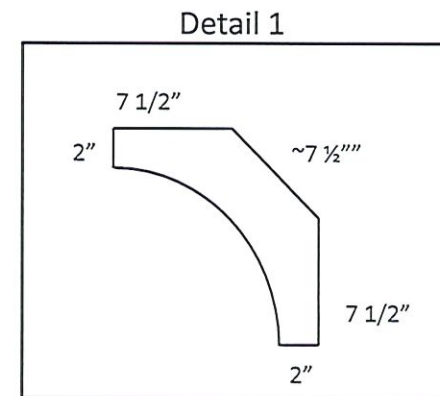

The house numbers shall be 3 ½" x 2 ½", black with silver reflective background (Hillman #840780 and similar part numbers). The mailbox numbers will be mounted as shown in Appendix C, Part 3.

Witness/Attest:

Front Elevation

Side Elevation

Appendix C (Part 2 of 3)

Front Elevation

Side Elevation

Salsbury Industries
4850BLK
\$135 Home Depot

Gibraltar Elite Black
Medium Steel
\$25 Home Depot

Appendix C (Part 3 of 3)