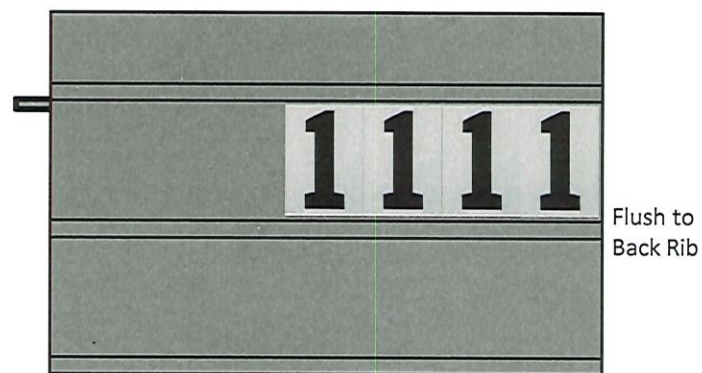

Salsbury Industries
4850BLK

Left Side
Elevation

Flag Side
Elevation